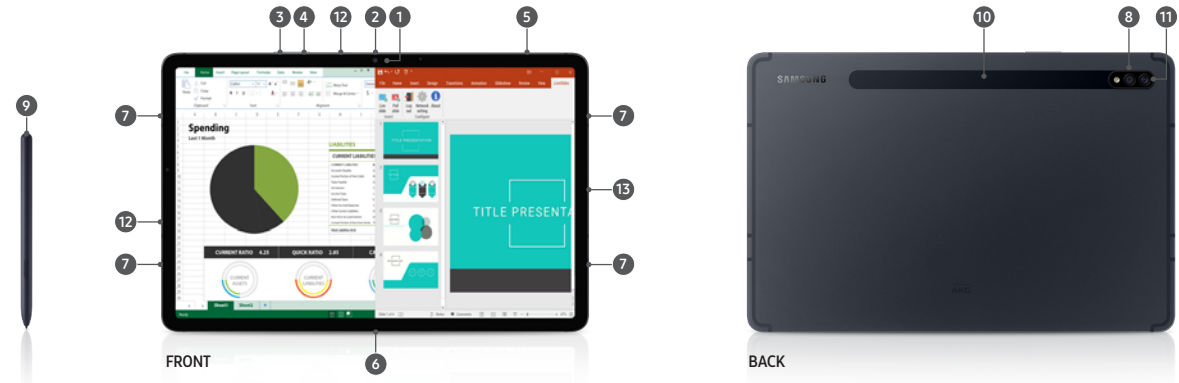

Galaxy Tab S7 | Tab S7+

Device Layout

1. Light / Proximity Sensor
2. Front Camera
3. Power Button
4. Volume Button
5. SIM / microSD
6. Pogo
7. Speaker
8. Main Camera
9. S Pen (included)
10. S Pen Holder
11. Dual Camera
12. Microphone
13. USB Charger / Accessory Port

Galaxy Tab S7 (11")