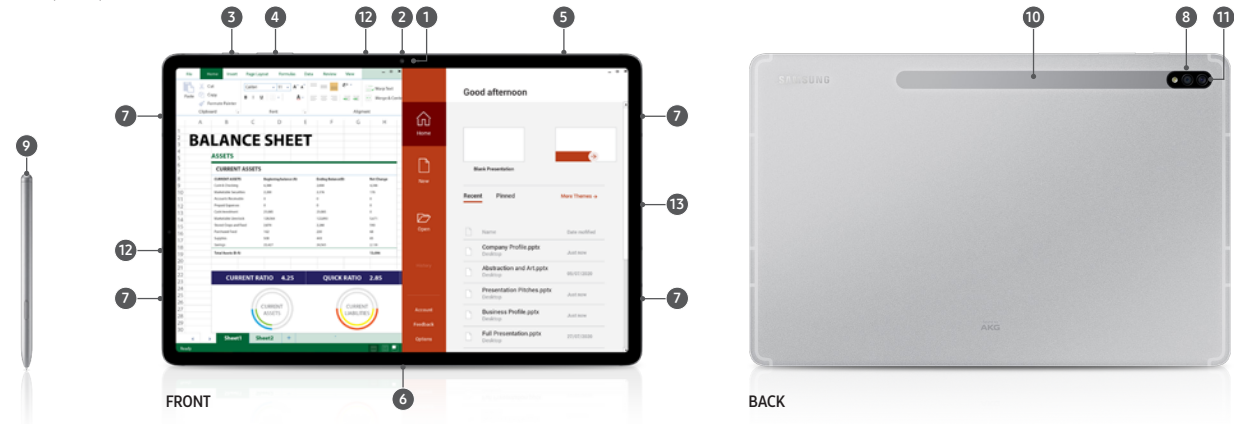

Galaxy Tab S7+ (12.4")

Learn More samsung.com/business insights.samsung.com samsung.com/b2btablets

Product Support 1-866-SAM4BIZ Follow Us youtube.com/samsungbizusa [@SamsungBizUSA](https://twitter.com/SamsungBizUSA)

SAMSUNG

©2020 Samsung Electronics America, Inc. Samsung, Galaxy S7, S7+, and Knox are all trademarks of Samsung Electronics Co., Ltd. Other company names, product names and marks mentioned herein are the property of their respective owners and may be trademarks or registered trademarks. Appearance of devices may vary. Screen images simulated. Printed in U.S.A. TAB-TABS7/S7+DSHT-AUG20T

¹Availability may vary by country. 5G services are only supported in 5G network-enabled locations. Requires optimal 5G connection. Actual speed may vary depending on country, carrier, and user environment. ²The Galaxy Tab S7 screen measures 11", 2560 x 1600 (WQXGA), LTPS TFT, 120Hz. The Galaxy Tab S7+ measures 12.4", 2800 x 1752 (WQXGA+), sAMOLED, 120Hz. Each are measured diagonally as a full rectangle without accounting for the rounded corners. Actual viewable area is less due to the rounded corners. ³S Pen included in certain markets, including the U.S., and can also be purchased separately. ⁴6GB + 128GB / 8GB + 256GB, microSD up to 1TB. Options may differ by model, color, market and carrier. Actual storage available may vary depending on pre-installed software. MicroSD card sold separately. ⁵The Galaxy Tab S7 comes with a 8,000mAh (45W Super Fast Charging supported) battery. The Galaxy Tab S7+ comes with a 10,090mAh (45W Super Fast Charging supported) battery. Typical value tested under third-party laboratory condition. Typical value is the estimated average value considering the deviation in battery capacity among the battery samples tested under IEC 61960 standard. A charger for 45W and 25W is sold separately. Battery life may vary depending on network environment, usage patterns and other factors. ⁶Requires Quick Share or phone visibility to be turned on and screen turned on across devices. ⁷Automatic app sync possible when logged into your Samsung account. Requires Quick Share or phone visibility to be turned on and screen turned on across devices. ⁸Accessories are available to purchase separately. The availability may vary by market. ⁹Total amount of available memory may be less based on configuration. ¹⁰Portion of memory occupied by existing content. ¹¹MicroSD card sold separately.